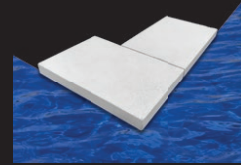

**CIRCLE STEPPERS**  
 SIZE  
 600, 400 & 250mm  
 THICKNESS 40mm

Use also for

Internal Corner

**270 SEAMLESS CAPPING**

SIZE 400 x 270mm  
THICKNESS 30mm

Use also for

External Corner

**270 4 SIDED SEAMLESS CAPPING**

SIZE 400 x 270mm  
THICKNESS 30mm

2 Sided,  
End Piece or  
Stepping Stone

Use also for

Internal Corner

**400 SEAMLESS CAPPING**

SIZE 400 x 400mm  
THICKNESS 30mm

Use also for

External Corner