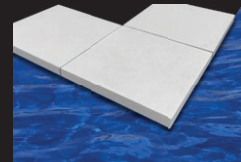

SIZE 400 x 270mm  
THICKNESS 30mm

2 Sided,  
End Piece or  
Stepping Stone

Use also for

Internal Corner

**400 SEAMLESS CAPPING**

SIZE 400 x 400mm  
THICKNESS 30mm

Use also for

External Corner