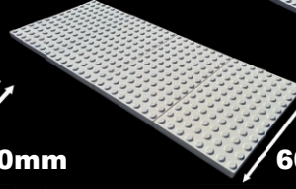

# Commercial... high-end spec solutions

10 other colours available for commercial quantity projects.

**NEW**

**MULTI SPEC  
TACTILE PAVER**  
SIZE 600 x 400mm  
THICKNESS  
30, 40, 50 or 60mm

**Suitable for a range of applications.**