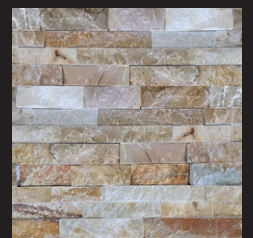

DESERT
SIZE 600 x 150mm