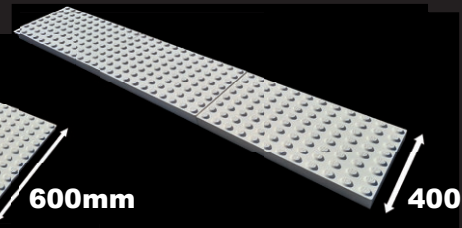

# Commercial... high-end spec solutions

10 other colours available for commercial quantity projects.

**NEW**

**MULTI SPEC  
TACTILE PAVER**  
SIZE 600 x 400mm  
THICKNESS  
30, 40, 50 or 60mm

**Suitable for a range of applications.**