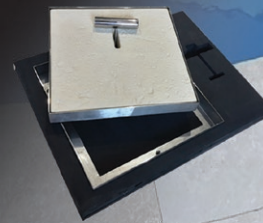

Freo Skimmer Lid Kits... a superior finish

- ☒ More attractive, central keyhole to avoid edge chipping.
- ☒ Marine grade stainless steel, to suit most Freo Stone Pavers.
- ☒ Compliant with Australian Pool Safety Standard 1926.3 2010.
- ☒ Order to be delivered with your Pool Capping Kits.