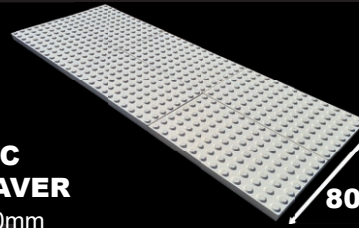

# Commercial... high-end spec solutions

10 other colours available for commercial quantity projects.

**NEW**

**MULTI SPEC  
TACTILE PAVER**  
SIZE 600 x 400mm  
THICKNESS  
30, 40, 50 or 60mm

**Suitable for a range of applications.**