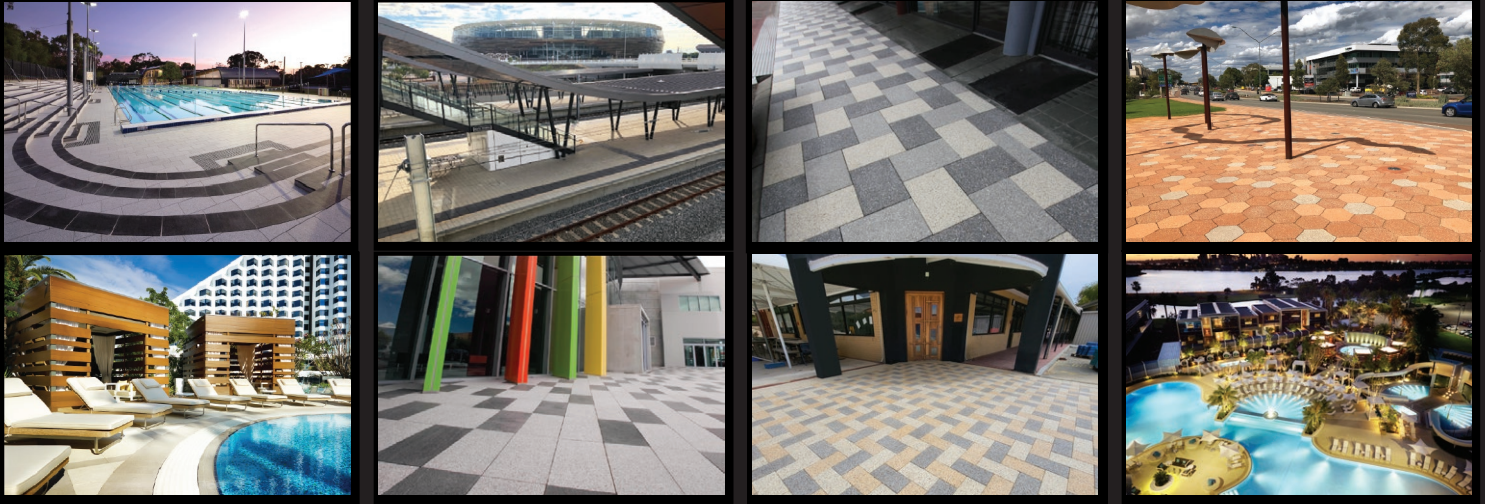

Commercial... high-end spec solutions

10 other colours available for commercial quantity projects.